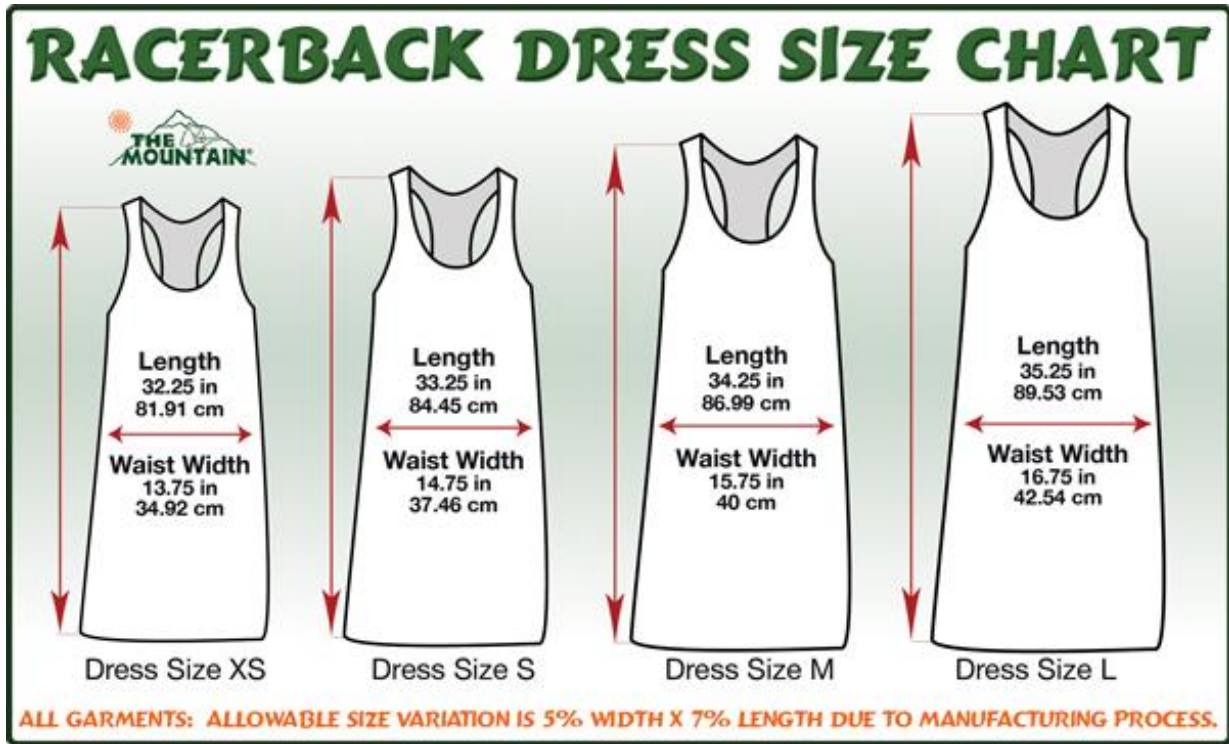

We would like The Mountain clothing to bring you long lasting wear.

To achieve this, we recommend you follow these care instructions;

Machine Wash 30°

Tumble Dry Medium

Do Not Bleach