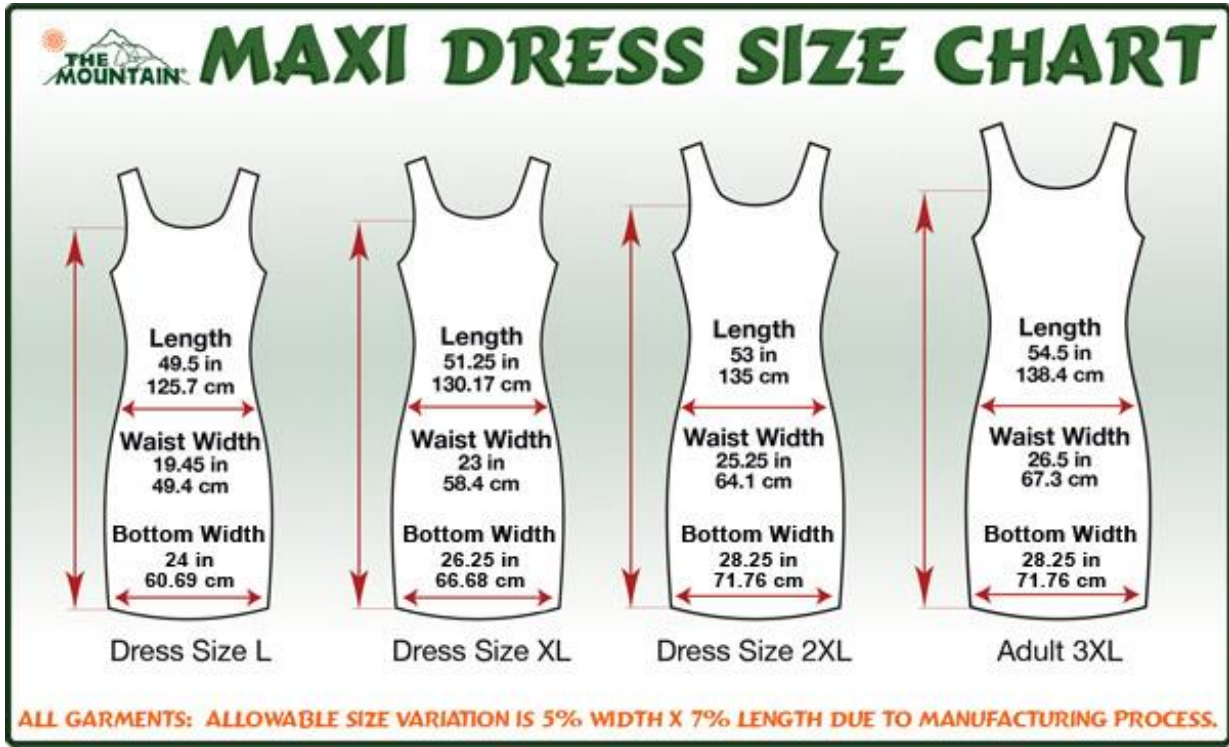

We would like The Mountain clothing to bring you long lasting wear.

To achieve this, we recommend you follow these care instructions;

Machine Wash 30°

Tumble Dry Medium

Do Not Bleach